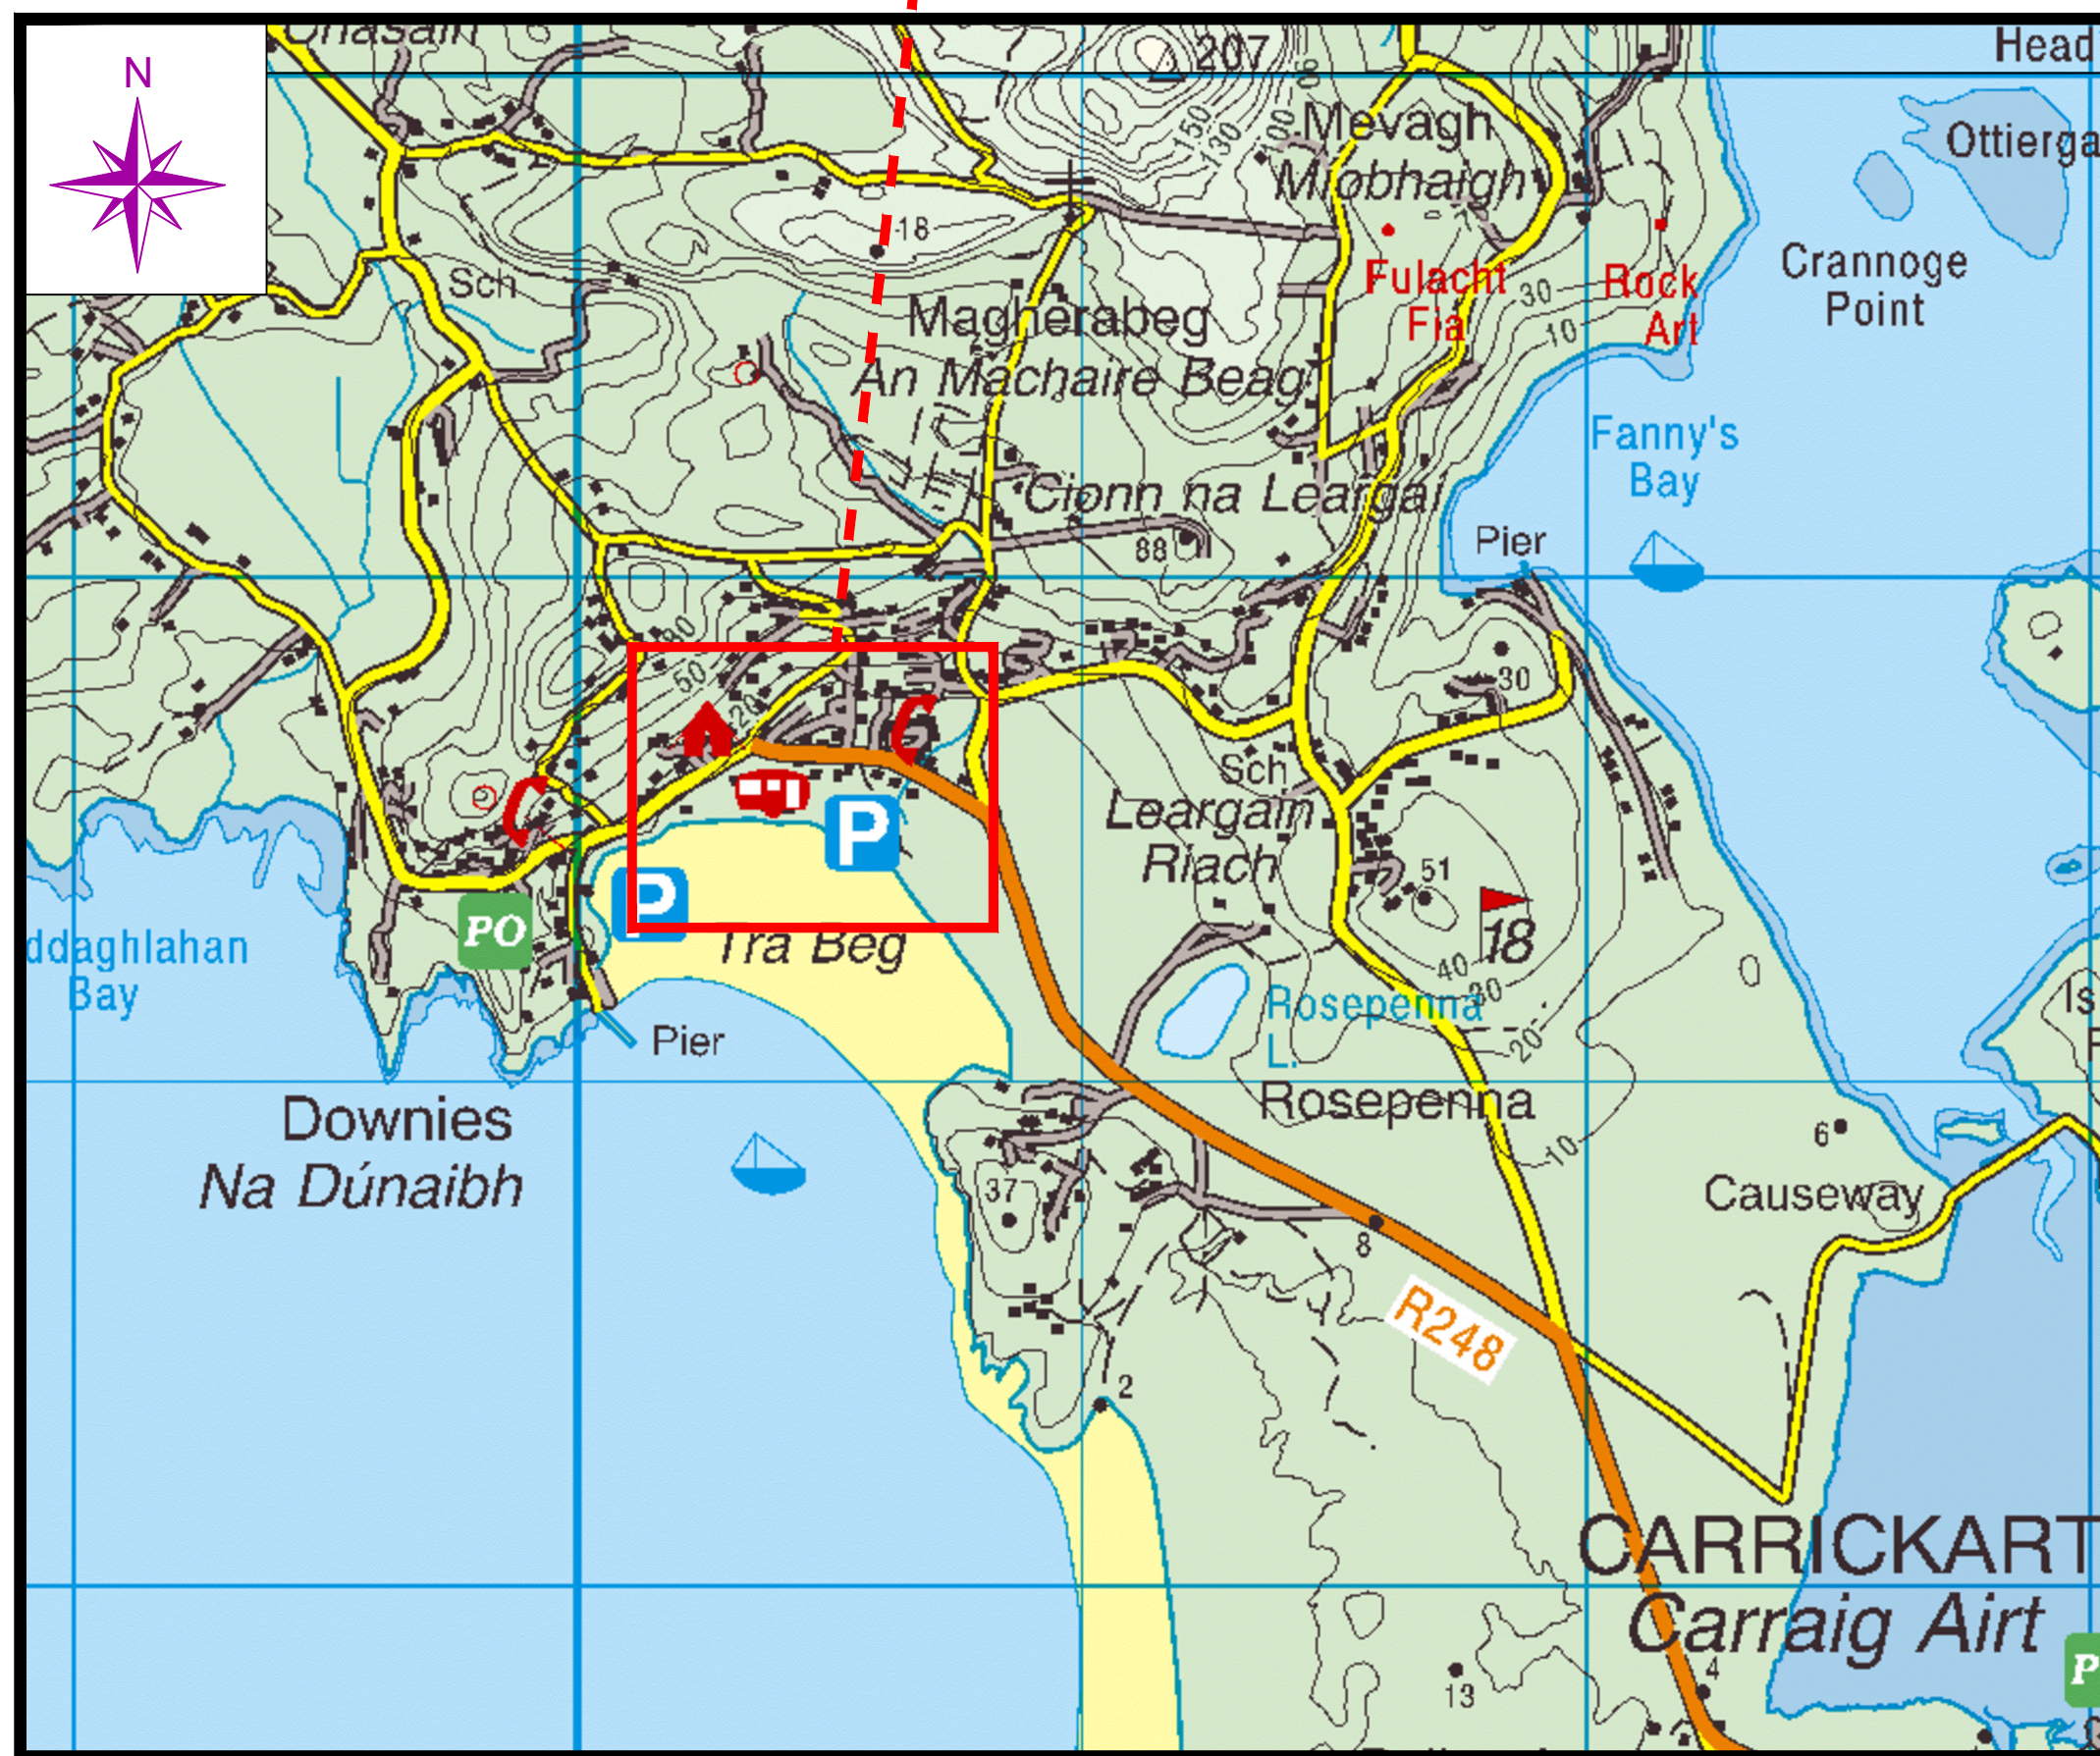

Site Location Map (Not to Scale)

Site Location (Not to Scale)

Site Extents Layout (1 to 1000 @ A1)

Rev	By	Date	Description
A	█	10/2024	

Purpose of Dwg:	<input checked="" type="checkbox"/> Information	<input type="checkbox"/> Construction
	<input type="checkbox"/> Part 8	<input type="checkbox"/> Safety File
	<input type="checkbox"/> Tender	<input type="checkbox"/> Other
	<input type="checkbox"/> Other	
Prepared:	█	Date: Oct 2024
Checked:	█	Date: Oct 2024
Approved:	xx	Date: xxx

Horizontal Scale:	As Shown
Vertical Scale:	As Shown
File no.:	C&E Projects\2023012

Project:	Downings Platforms for Growth
Location:	Downings, Co Donegal
Dwg Title:	Proposed MAC Map

Rev:	A
Drawing no.:	2023012-02-001