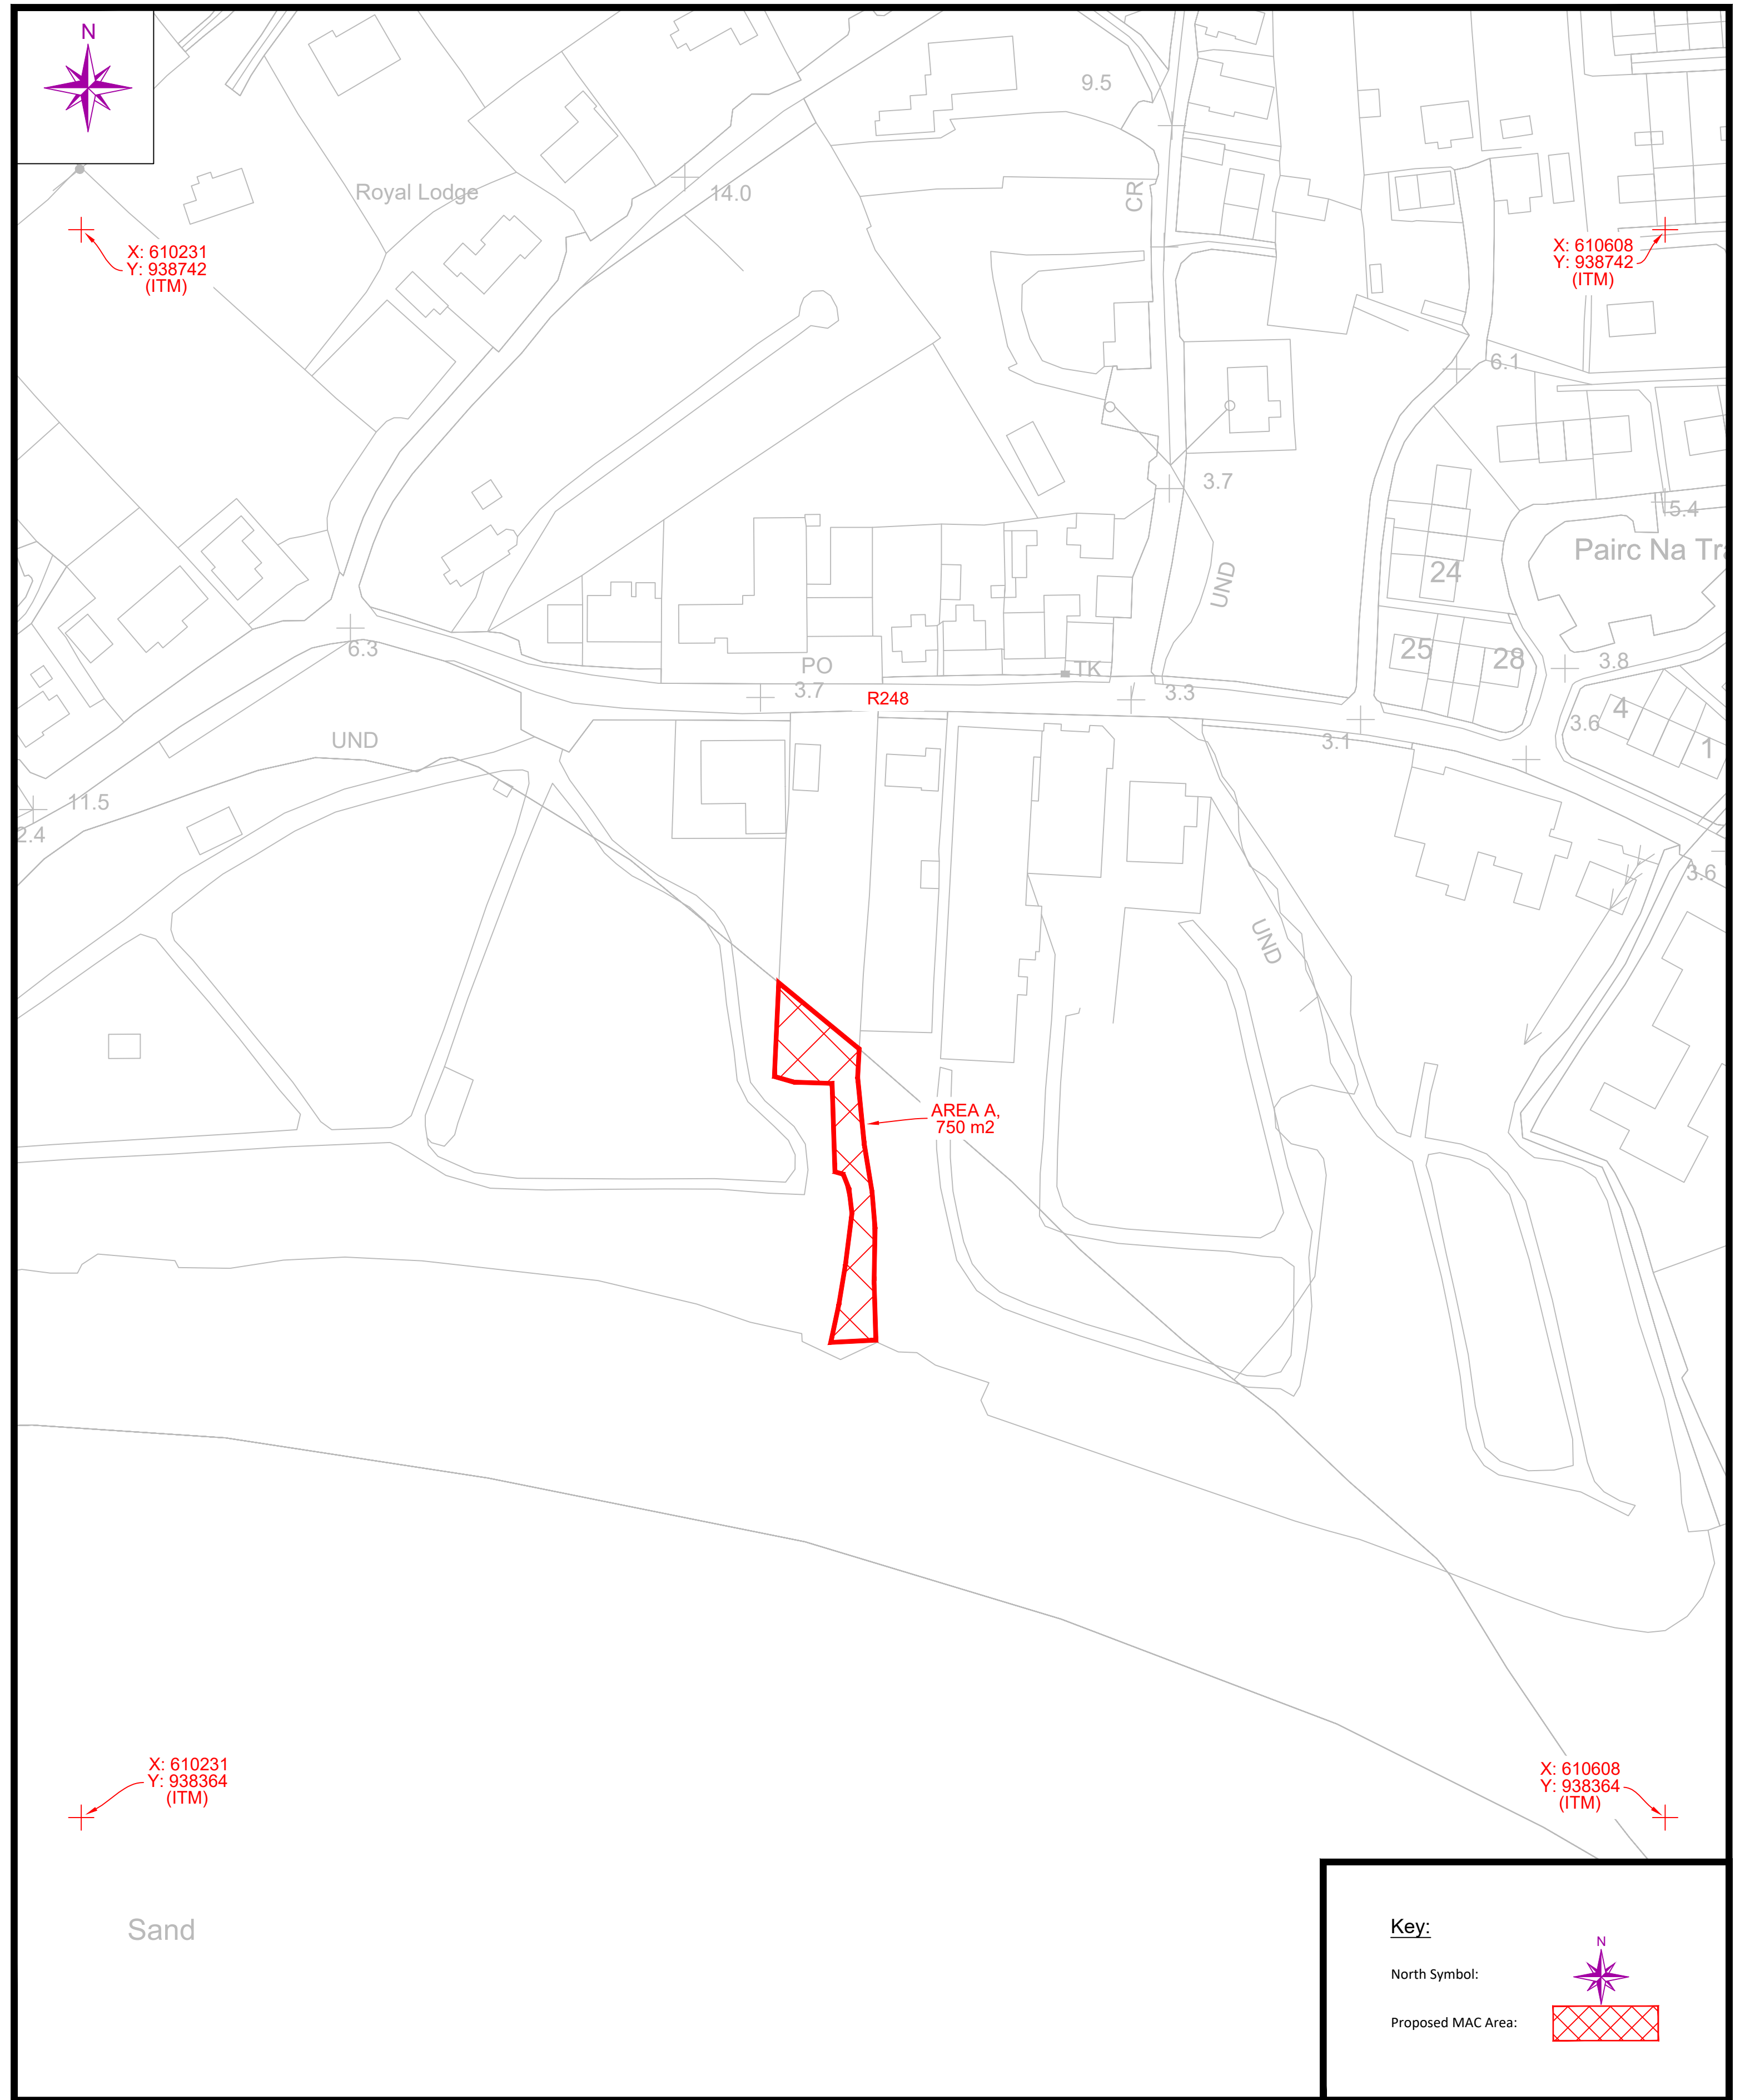

Site Location Map (Not to Scale)

Site Location (Not to Scale)

Site Extents Layout (1 to 1000 @ A1)

Rev	By	Date	Description
A	█	10/2024	

Purpose of Dwg:	<input checked="" type="checkbox"/> Information	<input type="checkbox"/> Construction
	<input type="checkbox"/> Part 8	<input type="checkbox"/> Safety File
	<input type="checkbox"/> Tender	<input type="checkbox"/> Other
	<input type="checkbox"/> Other	
Prepared:	█	Date: Oct 2024
Checked:	█	Date: Oct 2024
Approved:	xx	Date: xxx

Horizontal Scale:	As Shown
Vertical Scale:	As Shown
File no.:	C&E Projects\2023012

Project:	Downings Platforms for Growth
Location:	Downings, Co Donegal
Dwg Title:	Proposed MAC Map

Rev:	A
Drawing no.:	2023012-02-001