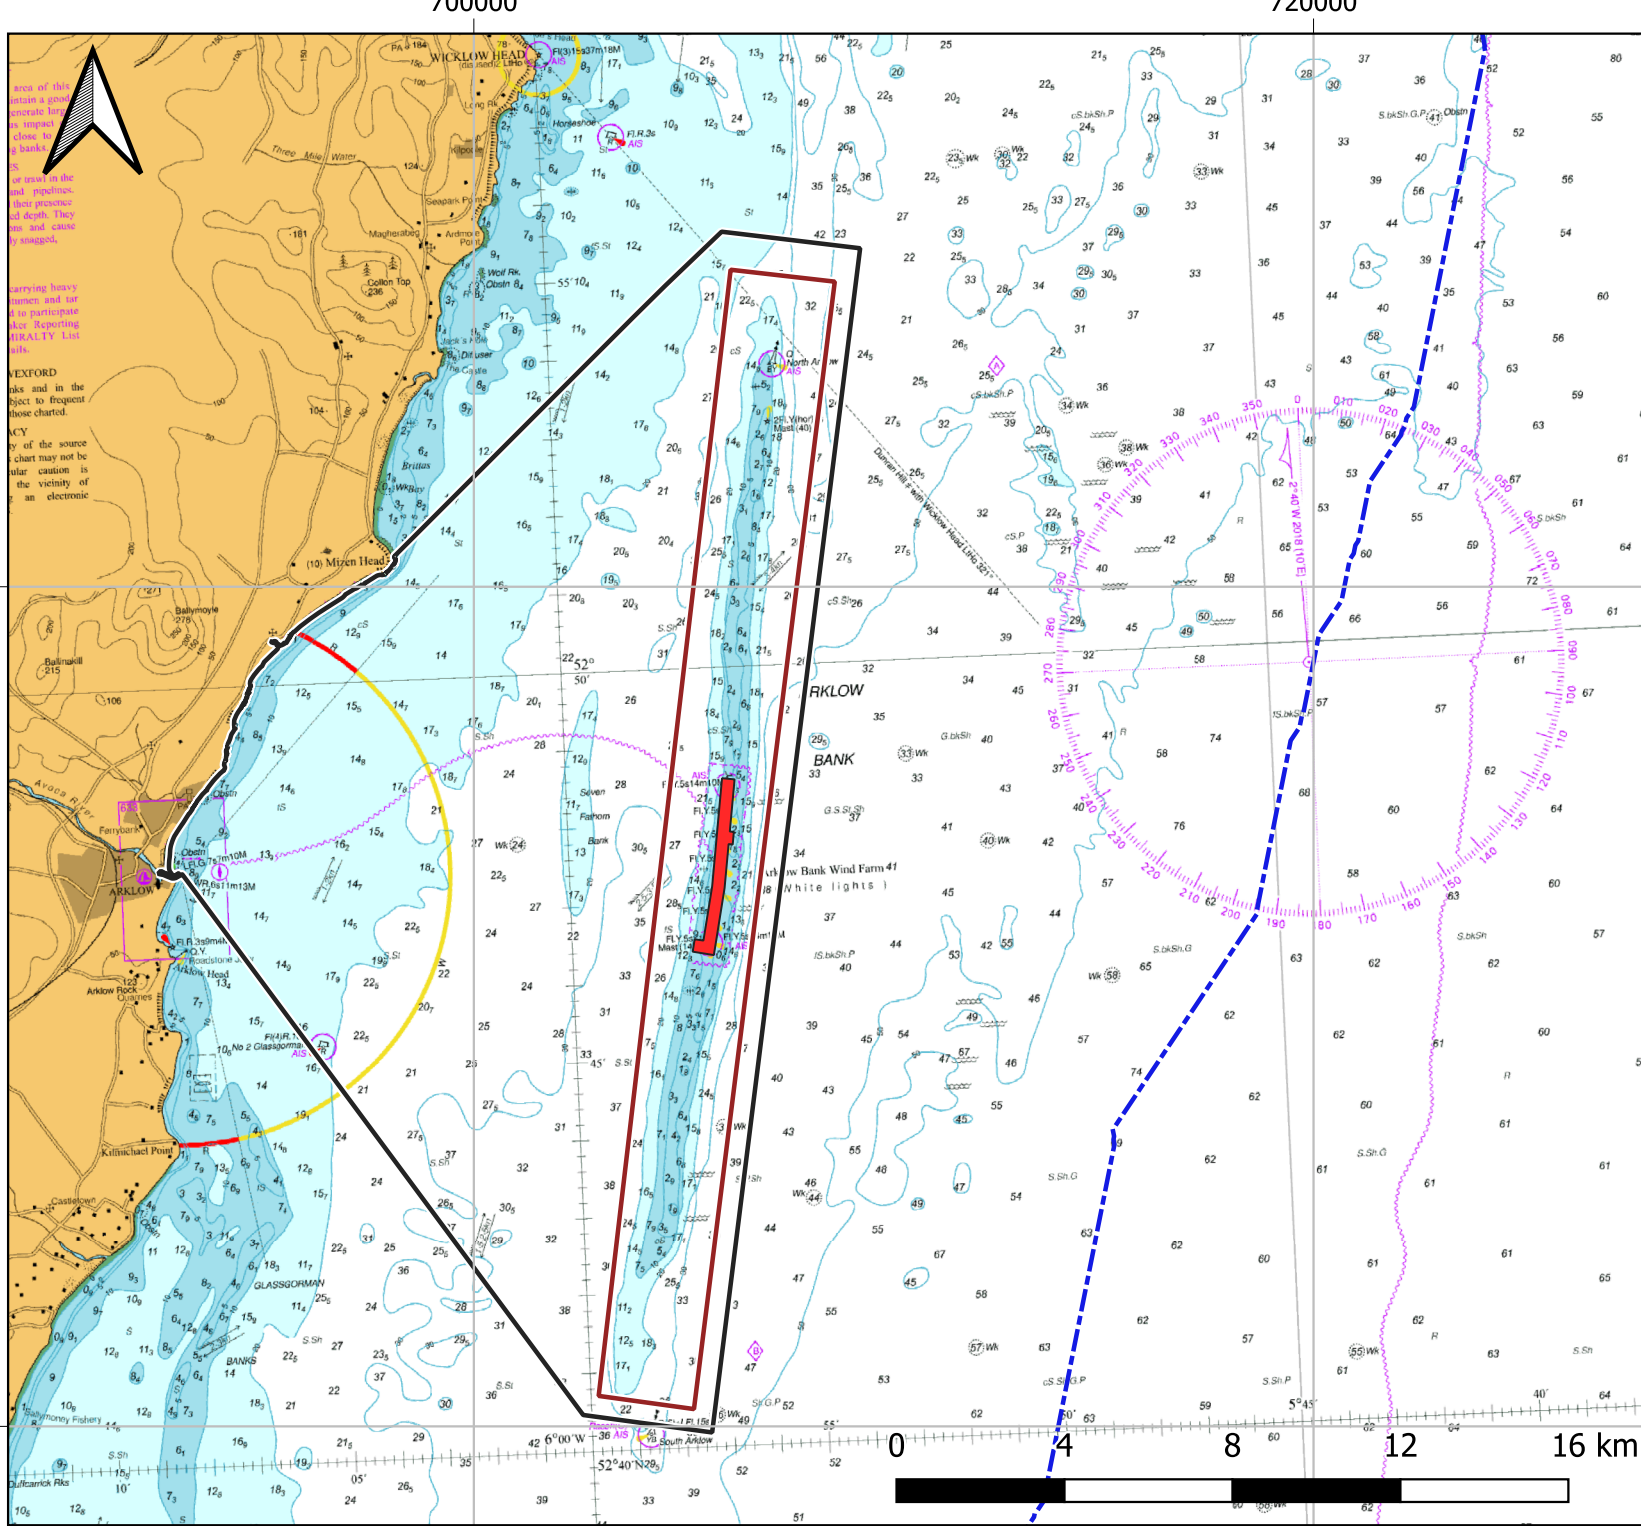

# Arklow Offshore Wind Farm

2022-MAC-002

## Legend

- 12 Nautical Mile Limit
- ▭ Arklow OWF MAC Array Area
- ▭ Arklow OWF MAC Cable Corridor
- Existing GE Site

5860000

Coordinate Reference System: EPSG: 32629  
Date: 19/10/2022  
Author: KZ  
Revision: 01

5860000

5840000

700000

720000